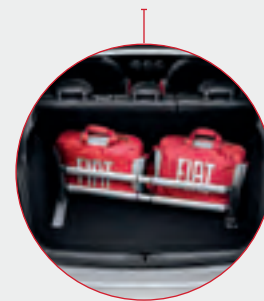

⁽¹⁾ Properly secure all cargo.